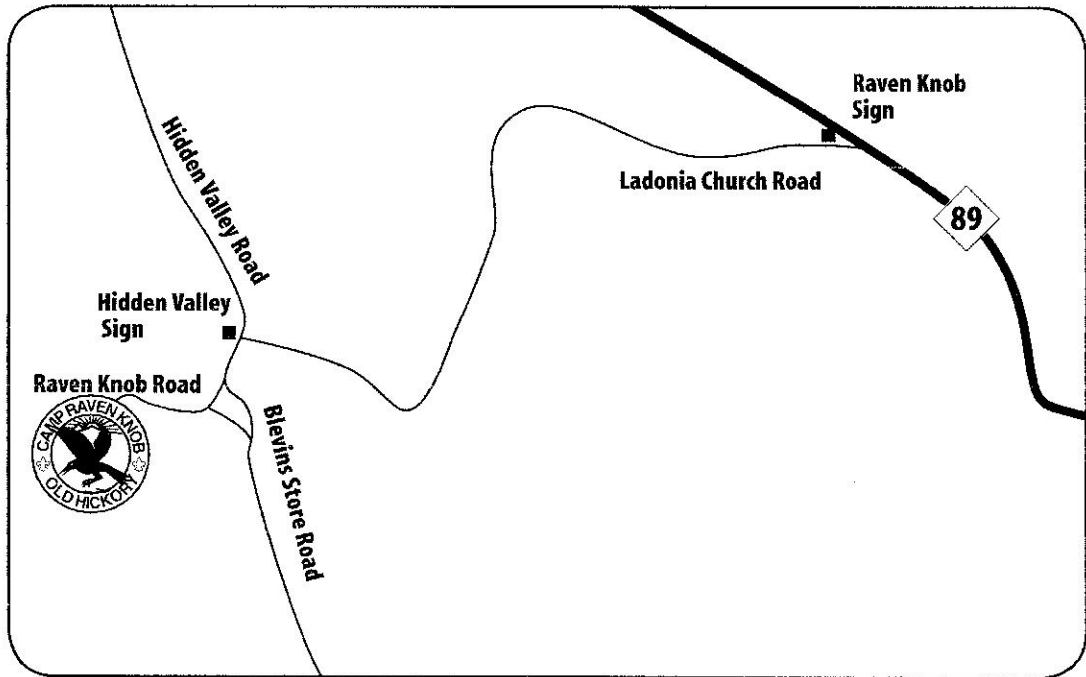

# Directions to Camp

266 Raven Knob Rd.  
Mt. Airy, NC 27030

T451 is in Piney Ridge A Campsite