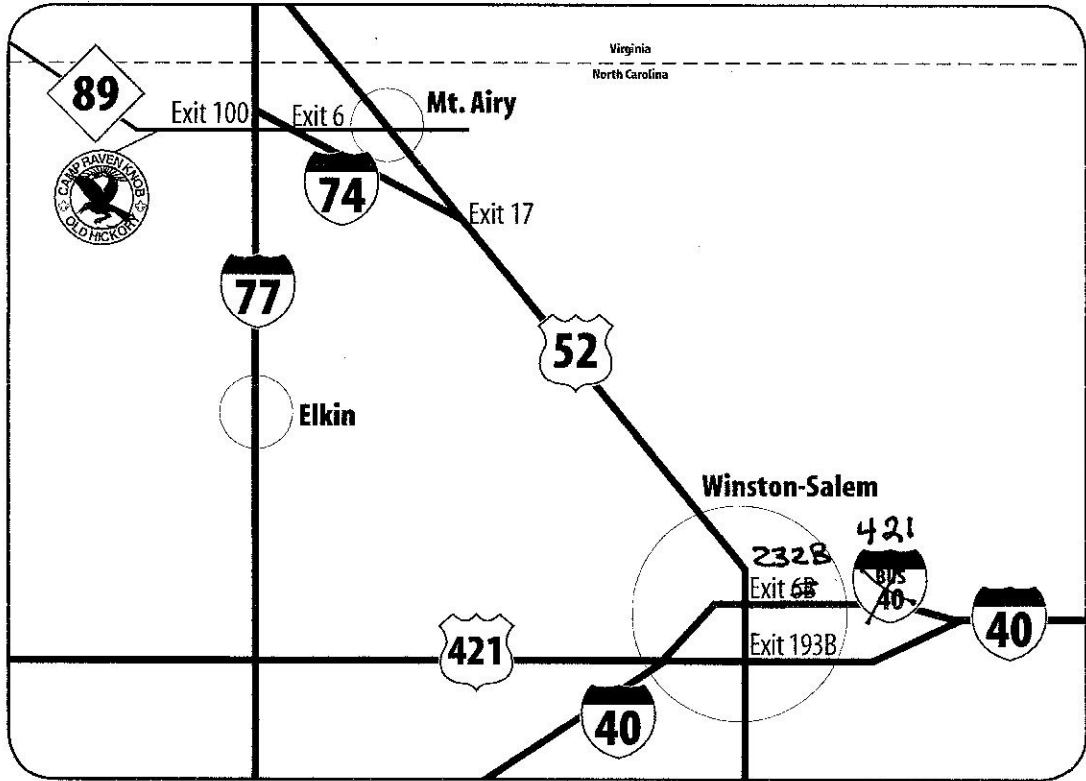

# Directions to Camp

266 Raven Knob Rd.  
Mt. Airy, NC 27030

T451 is in Piney Ridge A Campsite